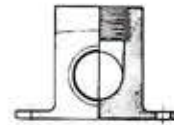

PF1200 & PF2200 90° ELBOW Female Pipe to Female Pipe

Part No.	Pipe Size	Pipe Size	Pkg. Qty.
PF1200-2-2	1/8	1/8	25
PF2200-2-2	1/8	1/8	25
PF1200-4-2	1/4	1/8	5
PF1200-4-4	1/4	1/4	25
PF2200-4-4	1/4	1/4	25
PF1200-6-4	3/8	1/4	5
PF2200-6-6	3/8	3/8	25
PF1200-8-6	1/2	3/8	5
PF2200-8-8	1/2	1/2	10
PF1200-12-12	3/4	3/4	5

PF1202 & PF2202 90° STREET ELBOW Female Pipe to Male Pipe

Part No.	Pipe Size	Pipe Size	Pkg. Qty.
*PF1202-2-2	1/8	1/8	25
PF2202-2-2	1/8	1/8	25
PF2202-4-2	1/4	1/8	25
PF1202-4-4	1/4	1/4	25
PF2202-4-4	1/4	1/4	25
PF1202-6-6	3/8	3/8	25
PF2202-6-6	3/8	3/8	25
PF2202-8-8	1/2	1/2	10
PF2202-12-12	3/4	3/4	5

* Heavy Duty Transmission Fittings

PF1203 & PF2203 TEE Female Pipe to Female Pipe to Female Pipe

Part No.	Pipe Size	Pkg. Qty.
*PF1203-2	1/8	25
PF2203-2	1/8	25
PF1203-4	1/4	25
PF2203-4	1/4	25
PF2203-6	3/8	10
PF2203-8	1/2	10
PF2203-12	3/4	5

PF2205 CROSS Female Pipe

Part No.	Pipe Size	Pkg. Qty.
PF2205-2	1/8	10
PF2205-4	1/4	10
PF2205-6	3/8	10
PF2205-8	1/2	5
PF2205-12	3/4	5

PF2214 45° STREET ELBOW Female Pipe to Male Pipe

Part No.	Pipe Size	Pkg. Qty.
*PF2214-2-2	1/8	25
PF2214-4-4	1/4	25
PF2214-6-6	3/8	10
PF2214-8-8	1/2	10
PF2214-12-12	3/4	5